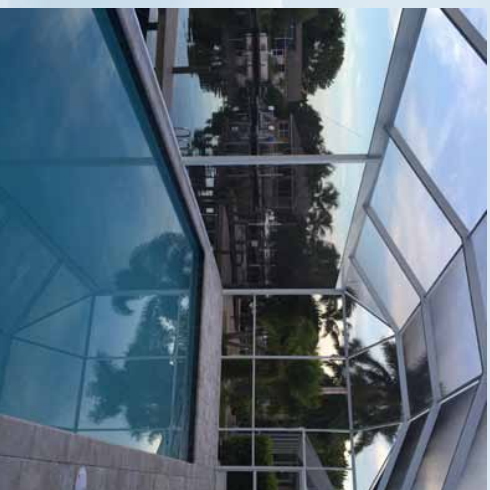

Uncage Your Enclosure

With UltraScape

LANSING
PATIO & POOL ENCLOSURES

ULTRA—
—**SCAPE**

Enhance Your View With UltraScape

UltraScape allows you to enjoy your outdoor living space with fewer uprights for a better view.

UltraScape

Typical Cage

Why live with an obstructed view?
UltraScape allows for a wider span and spectacular views.

Maximum Durability

Keep your enclosure looking like new. Combine UltraScape with UltraScreen and UltraStainless for long lasting durability.

Ultra Screen is woven from a special polycore 420 denier yarn which - when co-extruded with a special PVC formulation - provides a far stronger and more durable screen porches in Florida that will withstand the elements far better than traditional fiberglass mesh.